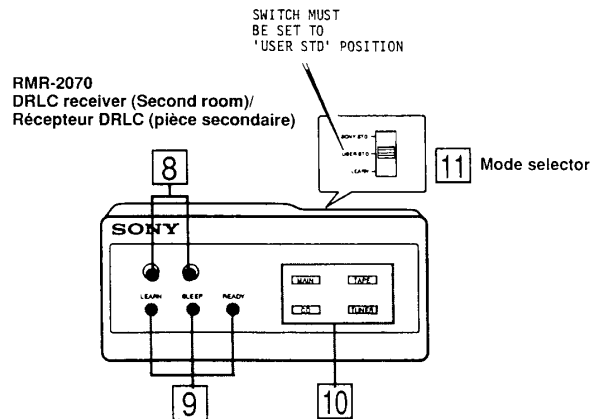

SONY

Hi-Fi Products
Service Bulletin

Model: RM-S2070K

No. 250

Subject: No Control Of Main Room CD Player
Functions From Remote Room

Date: March 13, 1992

Symptom:
(25)

Cannot control the CD player/tape functions in the main room from the remote room via the built in repeater/flasher in the RMR-2075 (main room repeater/receiver).

Solution:

The switch setting on the rear of the RMR-2070 (Remote Room Receiver) must be set to the USER STD position in order for the RMR-2070 to perform as a repeater. This is stated on page 7 of the operating instructions manual.

Note: The RMR-2075 will not perform as a repeater if an LED emitter is connected to one or both Control Out jacks on the side panel of the RMR-2075.

Miscellaneous
CSA-13